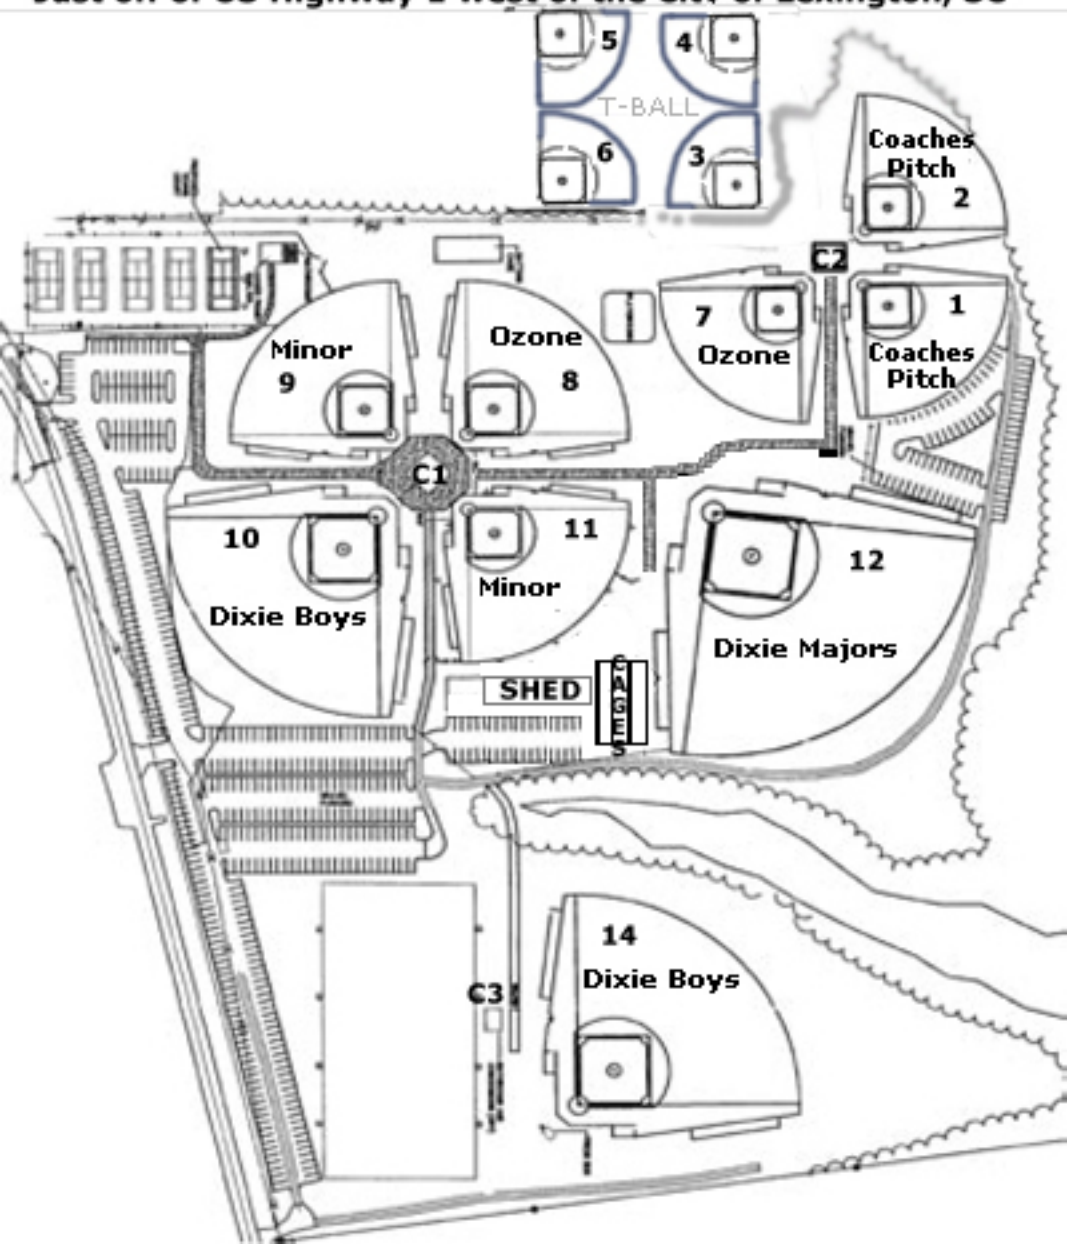

Lexington Dixie Baseball

501 Ball Park Road

Just off of US Highway 1 west of the City of Lexington, SC

Not to Scale